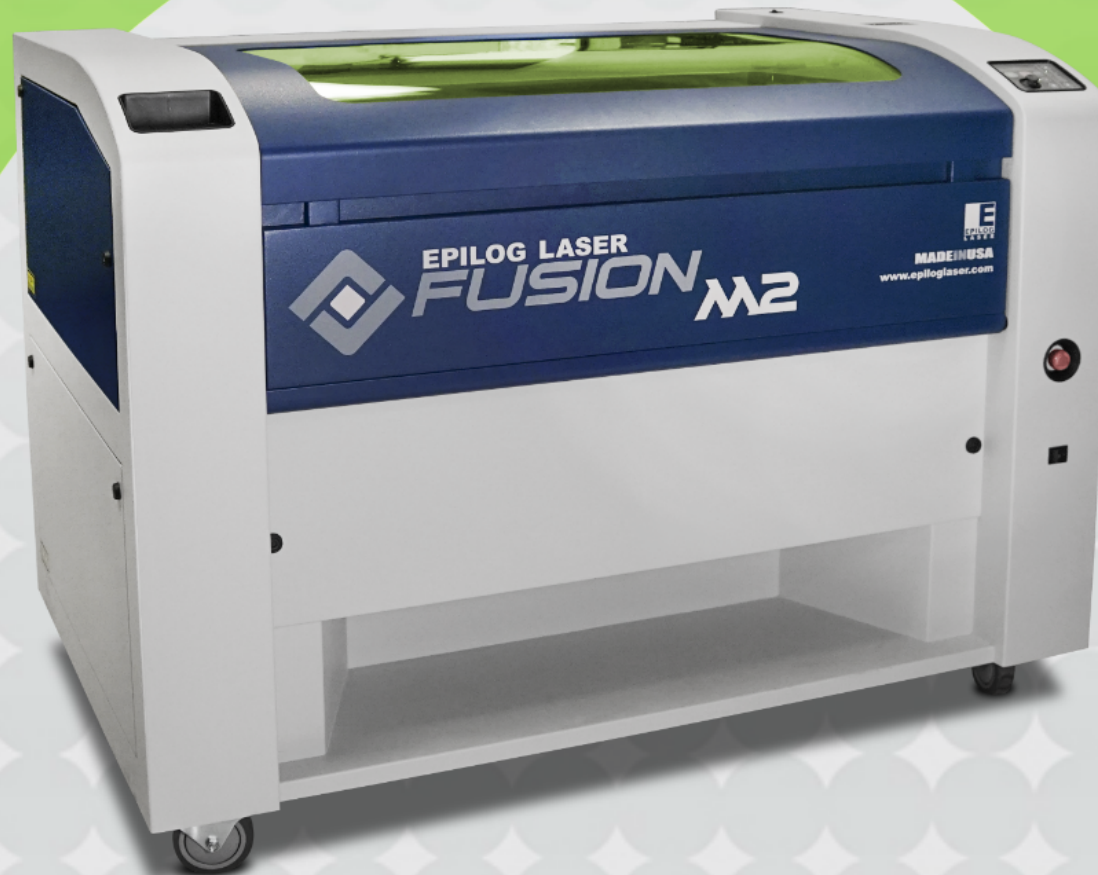

Fusion 32 M2

CO2 / Fiber Laser / or Both