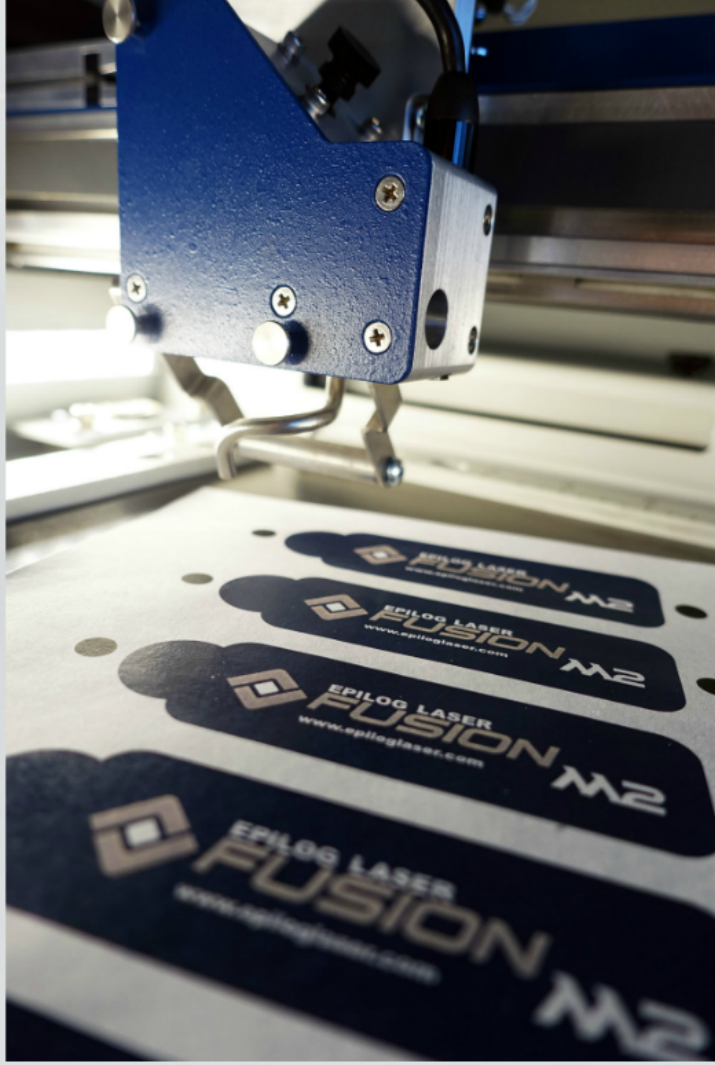

Epilog e-View Camera Module